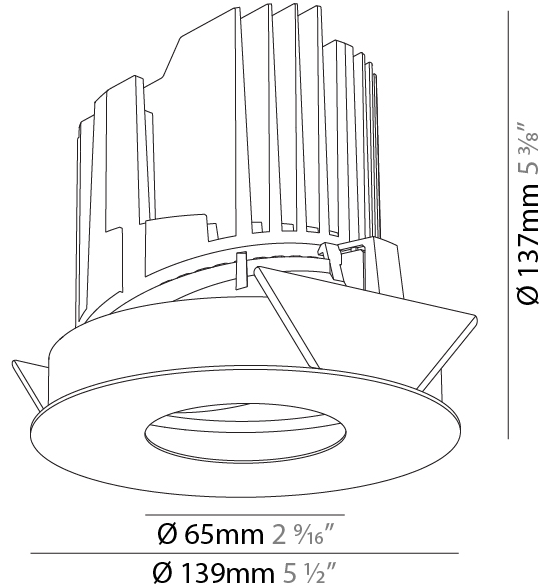

GENERAL

Series: Bioniq
Subseries: Bioniq Round Wallwash
Brand: Prolicht
Division: Architectural
Mounting Type: Recessed
Mounting Location: Ceiling
Subcategory: Downlight

PHYSICAL

Shape: Round
Diameter (mm): 139
Diameter (in): 5 1/2
Height (mm): 137
Height (in): 5 3/8
Ceiling Thickness (mm): 10 / 12.5 / 15 / 25
Ceiling Thickness (in): 3/8 or 1/2 or 9/16
Min. Recessing Depth (mm): 150
Min. Recessing Depth (in): 5 7/8
Light Distribution: Adjustable / Asymmetric
Weight (kg): 0.865
Weight (lbs): 1.9
Fixture Finish: SSR / BKV / CWI / CRY / HAB / LAG / UFT / ITA / RUA / RUR / MIC / FTG / MYG / TWT / LOD / PUS / FRO / FUP / KIA / POP / BLS / SPG / MEY / GOH / GUM / CHC / COM / ABZ / JAG / OBR / MOS / ROR
Fixture Material: Aluminum Die Cast
Cut-out Measurements: 130mm / 5 1/8"

OPTICAL

Reflector: 20 / 25 / 40
Adjustability: Fixed

RATINGS AND CERTIFICATIONS

Certified By: Certified for North American Standards
IP rating: IP20

Ø 65mm 2 5/16"

Ø 139mm 5 1/2"

BIONIQ ROUND WALLWASH RECESSED